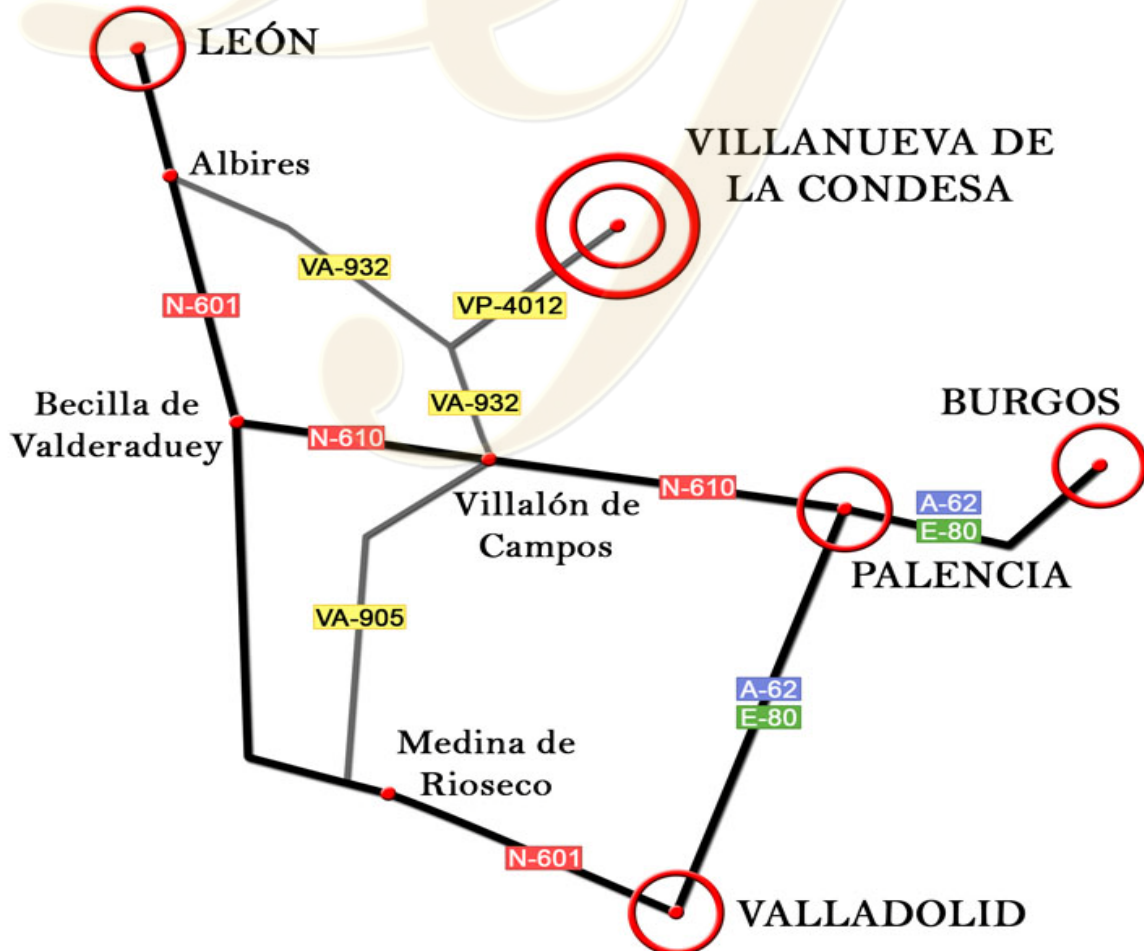

Location maps and main access routes

Location in Spain:

Location in Valladolid:

Major Access roads:

Main Access routes:

From Valladolid: Take N-601 road to León. After crossing Medina de Rioseco, at 3 km, take VA-905 road. In Villalón de Campos, take VA-932 road to Albiros and after crossing Bustillo de Chaves, at 1,5 km, take VP-4012 road to Villanueva de la Condesa.

From León: Take N-601 road to Valladolid, take VA-932 road in Albiros and after 18 km, take VP-4012 road to Villanueva de la Condesa.

From Palencia: Take N-610 road to Benavente. In Villalón de Campos, take VA-932 road to Albiros and after crossing Bustillo de Chaves, at 1,5 km, take VP-4012 road to Villanueva de la Condesa.

From Madrid: Take A6 highway to La Coruña, take 216 exit and take VA-606 road to Medina de Rioseco. In Medina de Rioseco, take N-601 road to León. After crossing Medina de Rioseco, at 3 km, take VA-905 road. In Villalón de Campos, take VA-932 road to Albiros and after crossing Bustillo de Chaves, at 1,5 km, take VP-4012 road to Villanueva de la Condesa.

In Villanueva de la Condesa: Go straight to the end of the town, at 180 m, where Rincón de Doña Inés is.

**IF YOU HAVE PROBLEMS TO COME TO THE HOTEL
PLEASE, CONTACT WITH US, WE WILL BE PLEASED TO HELP YOU**